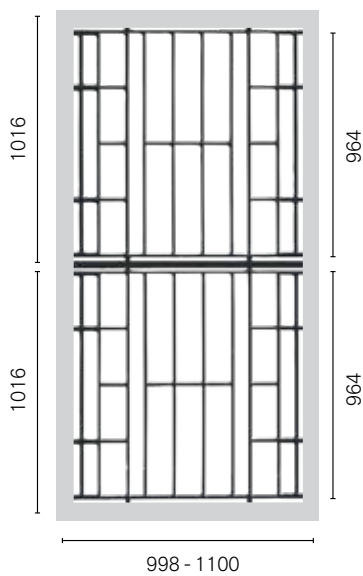

*SP15BB | Rectangles
2 per door