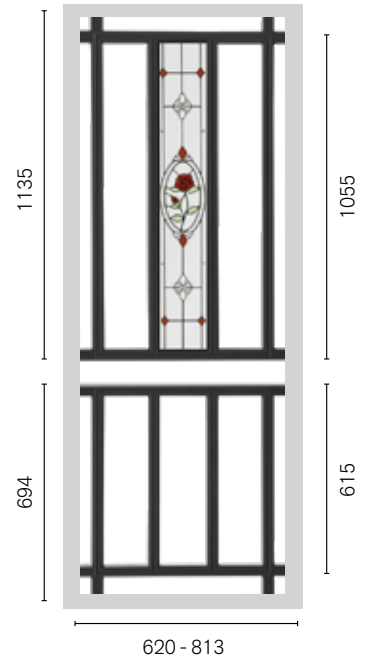

SP62AB | Rose Jewel

These glass panel doors feature elegant decorative designs embossed on glass panels.

To clean simply wipe over with a damp cloth, avoid all acid based cleaners.

Frame not included