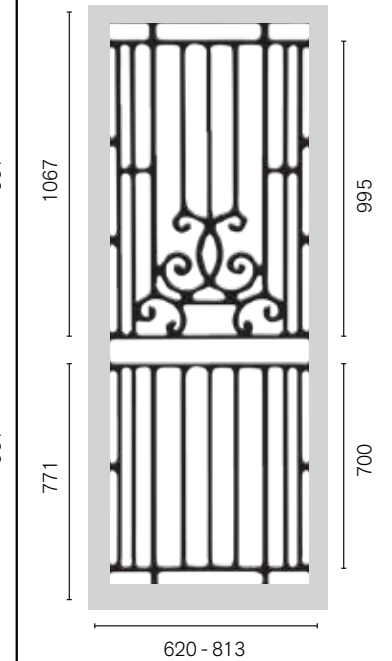

SP57AB | Curly