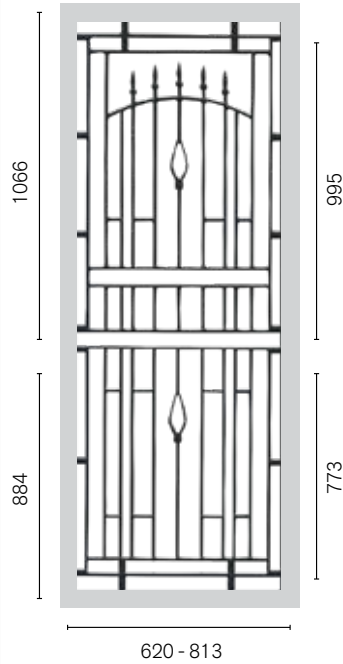

SIMPLY CLASSIC DESIGNS BY COLONIAL CASTINGS

SP13BB | Rectangles
2 per door

SP13AB | Arch

SP29AB | Gate
2 per door

SP44AB | Classic

SP51AB | Dual Arch

SP55 | Curly
2 per door

SP56 | Curly
2 per door