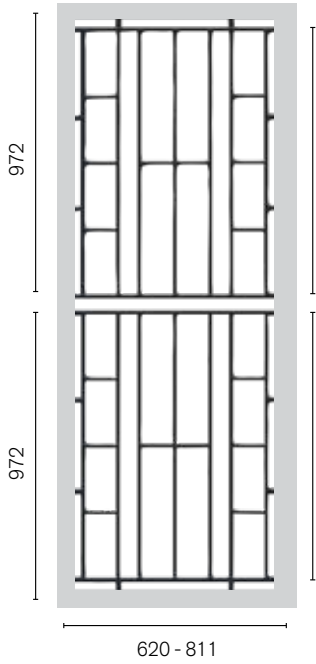

HINGED DOORS PANELS

SIMPLY CLASSIC DESIGNS BY COLONIAL CASTINGS

SP13BB | Rectangles
2 per door