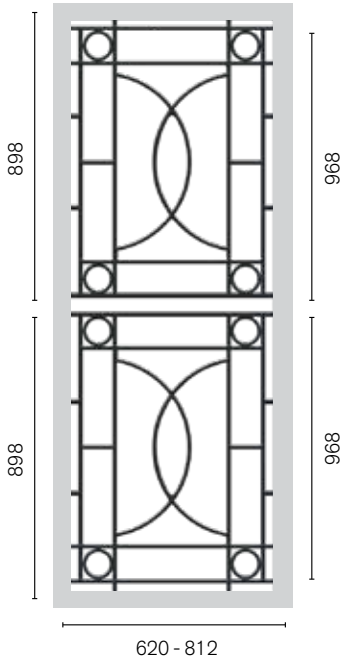

HINGED DOORS PANELS

SIMPLY CLASSIC DESIGNS BY COLONIAL CASTINGS

SP17 | Semi Circle
2 per door