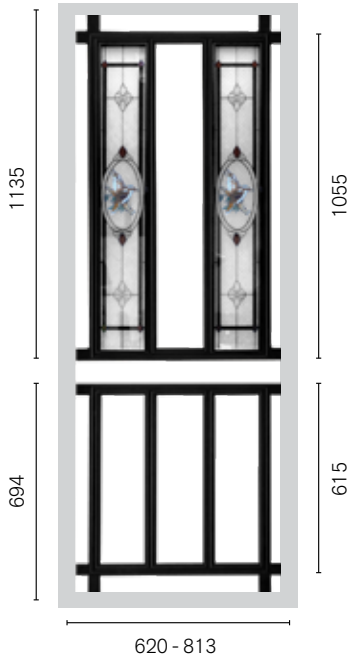

HINGED DOOR PANELS

WITH GLASS INSERTS BY COLONIAL CASTINGS

SP61AB | Kookaburra