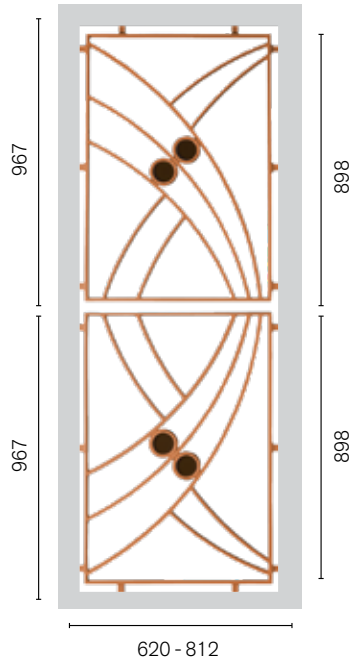

SP71AB | Art Deco Orange
With Coloured Disc Inserts