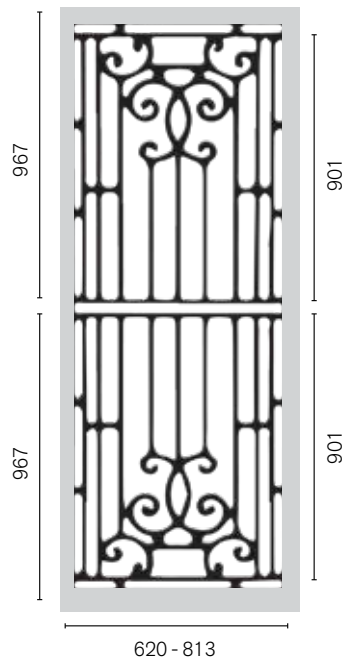

SIMPLY CLASSIC DESIGNS BY COLONIAL CASTINGS

SP13BB | Rectangles
2 per door

SP13AB | Arch

SP29AB | Gate
2 per door

SP44AB | Classic

SP51AB | Dual Arch

SP55 | Curly
2 per door

SP56 | Curly
2 per door