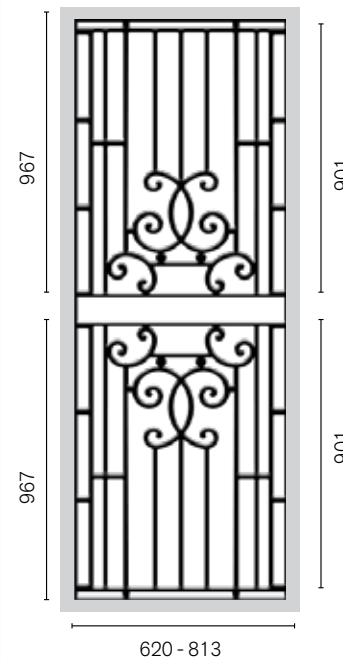

SIMPLY CLASSIC DESIGNS BY COLONIAL CASTINGS

SP13BB | Rectangles
2 per door

SP13AB | Arch

SP29AB | Gate
2 per door

SP44AB | Classic

SP51AB | Dual Arch

SP55 | Curly
2 per door

SP56 | Curly
2 per door