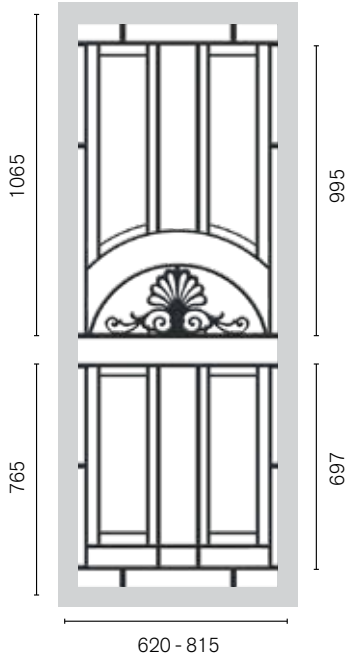

HINGED DOORS PANELS

SIMPLY CLASSIC DESIGNS BY COLONIAL CASTINGS

* Phasing Out - Limited Stock

SP14AB | Flower