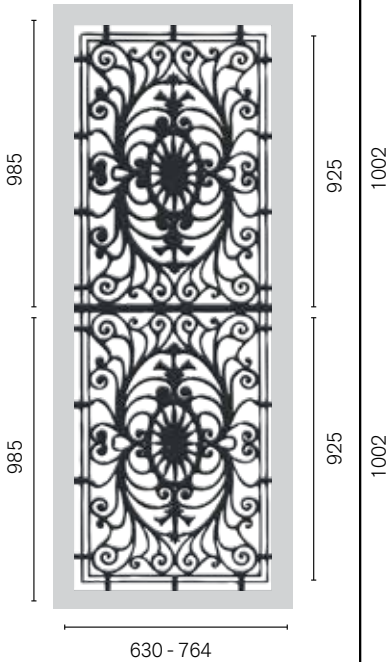

HINGED DOORS PANELS

SIMPLY CLASSIC DESIGNS BY COLONIAL CASTINGS

* Phasing Out - Limited Stock

*SP6 | Tribal
2 per door